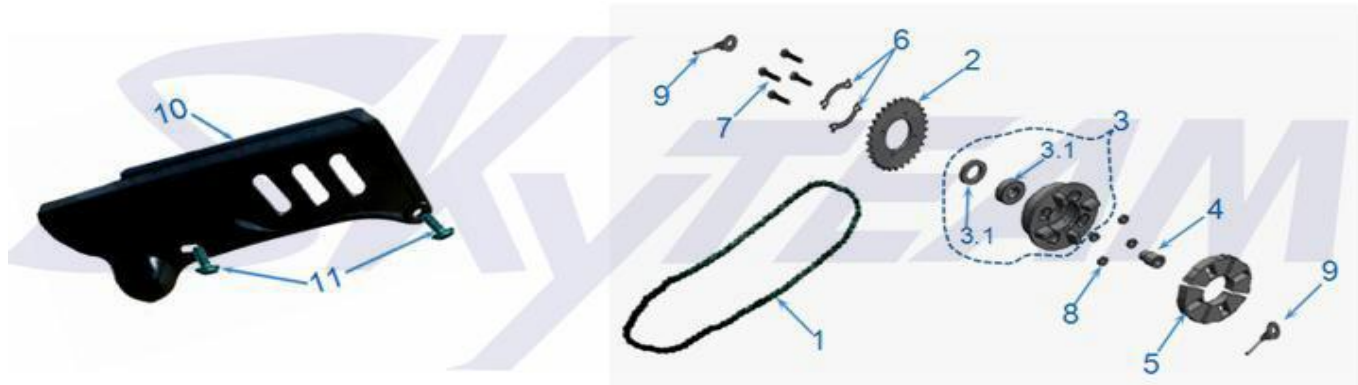

| S.N | Part.NO | English Name | Quantity |
|---------------------|---------|--------------|----------|
| TRANSMISSION | | | |

| | | | |
|-----|---------------------------|-------------------|---|
| 1 | 420MH-80 | Chain 80 links | 1 |
| 2 | 64511-16H20 | Rear Sprocket | 1 |
| 3 | 65301-16H00 | Base, Sproket | 1 |
| 3.1 | GB/T 276 6203Z | Bearing | 1 |
| 3.2 | 65344-29A00 | Oil Seal | 1 |
| 4 | T0270-1217B | Spacer | 1 |
| 5 | 65302-29A10 | Buffer Stopper | 4 |
| 6 | 64512-29A00 | Locking plate | 2 |
| 7 | GB/T 5783 M8X38-S12-Zn.DH | M8X38 Bolt | 4 |
| 8 | 210221-Z1000 | Nut | 4 |
| 9 | 61411-14A00 | Adjuster, Chain | 2 |
| 10 | 61300-15A00 | Chain Case | 1 |
| 11 | GB/T16674 M6x12-Zn.DJ | M6x12 Flange Bolt | 2 |