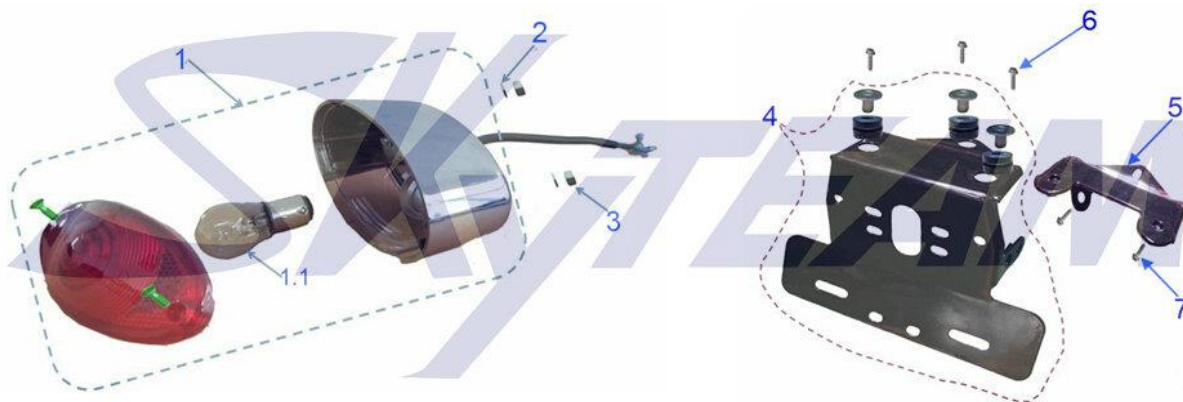

No.	Part number	English Name	Quantity
SPEEDOMETER & LAMPS			

1	35100-16H00	Headlamp Assy (with LED DRL)	1
1.1	35112-10A00	Ring, Headlamp Lens	1
1.2	35115-29A00	Bulb, Headlamp	1
1.3	37910-17H00	Controller, Daytime Running Light	1
2	GB/T 820 M5X16-Zn.DJ	Screw	2
3	37920-17H00	Controller, Automatic Headlamp	1
4	35100-10A00	Headlamp Assy	1
4.1	35107-Y1000	Bulb, Headlamp	1
4.2	35106-Y1000	Bulb, Position	1

1	34100-16H00	LCD Speedometer Assy	1
2	34103-15A00	Spring	1

3	35109-15A00-17	Lens, Neutral Indicator	1
3.1	35106-Y1000	Bulb	1
4	35130-15A40	Housing, Headlamp	1
5	35122-14A00	Cushion	2
6	GB/T70.2 M8X20-304	M8X20 Flange Bolt	2
7	35101-20A00	Nut	2
8	54600-16H01	Inductance Gear Box Assy,Speedometer	1

1	35120-16A20	Headlamp Holder, Lh	1
2	35121-16A20	Headlamp Holder, Rh	1
3	51551-16A20	Holder	2
4	51552-16A20	Cushion	2
5	35210-16H00	LED Signal Lamp Assy, Front, Lh	2
6	35310-16H00	LED Signal Lamp Assy, Front, Rh	2
6.1	GB/T 6177 .1 M10x1.25-S14-Zn.DJ	M10 Nut	4