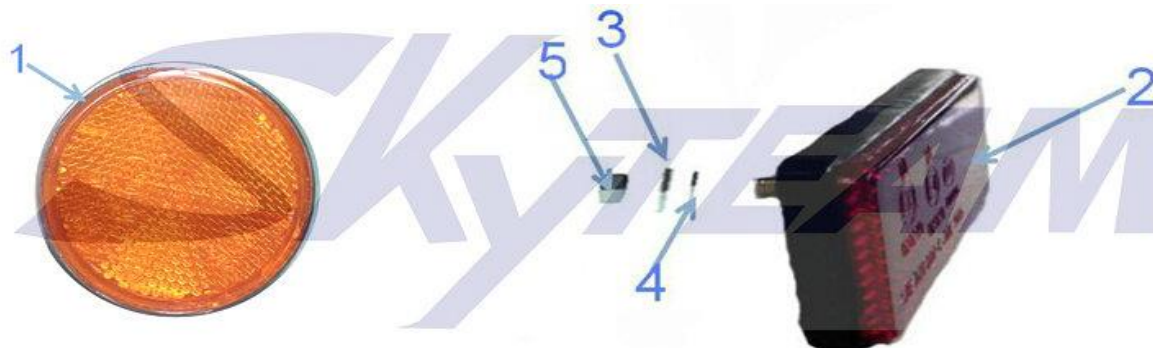

6	GB/T16674 M6x20-Zn.DJ	M6x20 Flange Bolt	3
7	GB/T16674 M6x12-Zn.DJ	M6x12 Flange Bolt	2

1	38110-Y1010	Side Reflector	2
2	38160-Y1000	Rear Reflector	1
3	GB/T 93 5-Zn.DJ	Spring Washer	1
4	GB/T 96 5-Zn.DJ	Washer	1
5	GB/T 6170 M5-Zn.DJ	M5 Nut	1