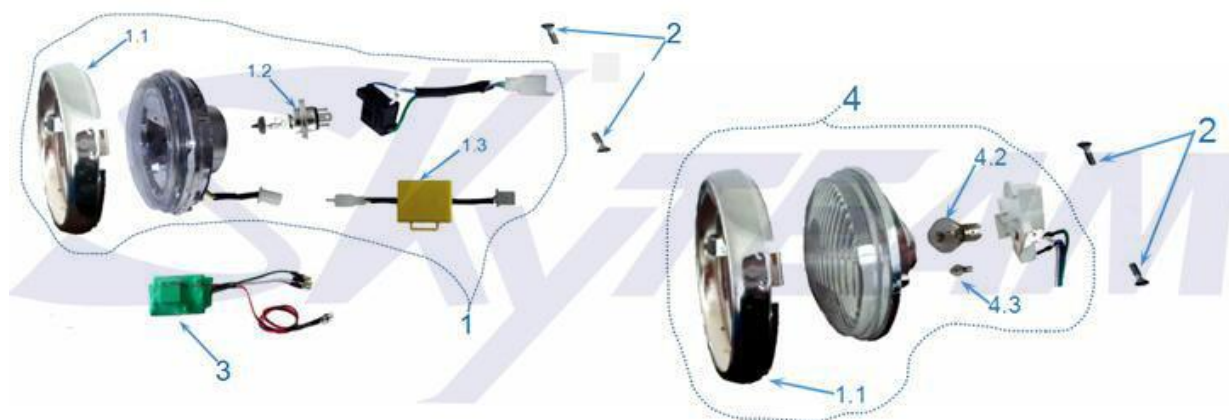

No.	Part number	English Name	Quantity
SPEEDOMETER & LAMPS			

1	35100-16H00	Headlamp Assy (with LED DRL)	1
1.1	35112-10A00	Ring, Headlamp Lens	1
1.2	35115-29A00	Bulb, Headlamp	1
1.3	37910-17H00	Controller, Daytime Running Light	1
2	GB/T 820 M5X16-Zn.DJ	Screw	2
3	37920-17H00	Controller, Automatic Headlamp	1
4	35100-10A00	Headlamp Assy	1
4.1	35107-Y1000	Bulb, Headlamp	1
4.2	35106-Y1000	Bulb, Position	1

1	34100-16H00	LCD Speedometer Assy	1
2	34103-15A00	Spring	1

3	35109-15A00-17	Lens, Neutral Indicator	1
3.1	35106-Y1000	Bulb	1
4	35130-15A40	Housing, Headlamp	1
5	35122-14A00	Cushion	2
6	GB/T70.2 M8X20-304	M8X20 Flange Bolt	2
7	35101-20A00	Nut	2
8	54600-16H01	Inductance Gear Box Assy,Speedometer	1

1	35120-16A20	Headlamp Holder, Lh	1
2	35121-16A20	Headlamp Holder, Rh	1
3	51551-16A20	Holder	2
4	51552-16A20	Cushion	2
5	35210-16H00	LED Signal Lamp Assy, Front, Lh	2
6	35310-16H00	LED Signal Lamp Assy, Front, Rh	2
6.1	GB/T 6177 .1 M10x1.25-S14-Zn.DJ	M10 Nut	4