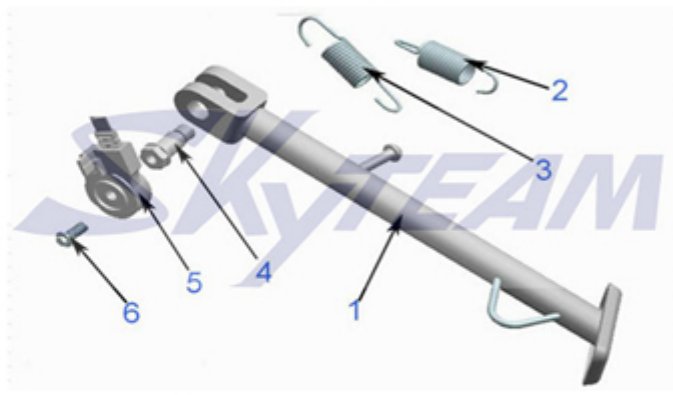

No.	Part number	Part name(ENGLISH)	Quantity
-----	-------------	--------------------	----------

Single support : SIDE STAND

1	42310-16H10	Side Stand	1
2	42312-Y1000	Outer Spring, Side Stand	1
3	42314-Y1000	Inner Spring, Side Stand	1
4	42311-23H00	Bolt, Side Stand	1
5	42313-Y1000	Switch, Side Stand	1
6	42315-Y1000	Bolt, Side Stand Switch	1