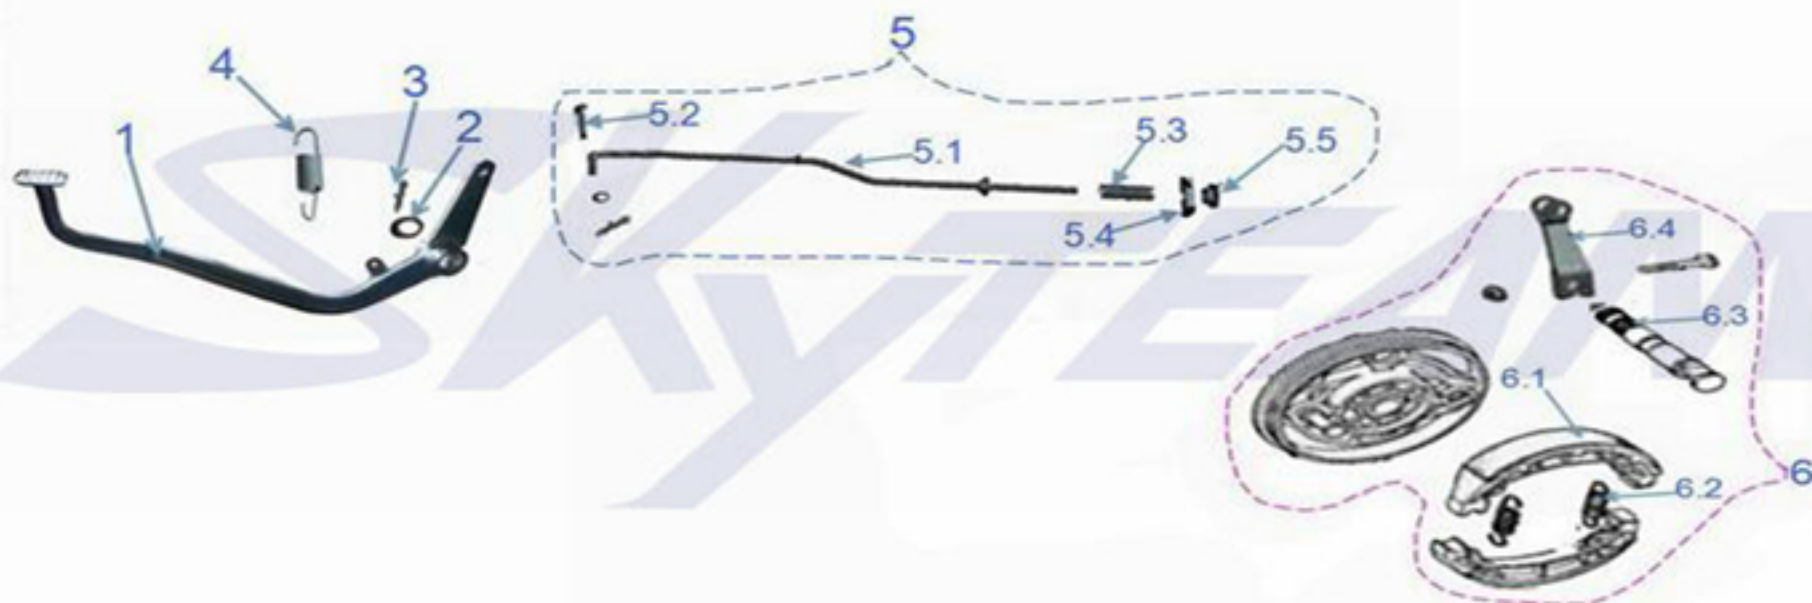

No.	Part number	Part name(ENGLISH)	Quantity
-----	-------------	--------------------	----------

REAR BRAKE SYSTEM

1	43110-15A00	Brake Rod Assy	1
2	GB/T 97.1 14-Zn.DJ	Washer	1
3	GB/T 91 3.2X25-Zn.DJ	Cotter Pin	1
4	43322-16H10	Return Spring, Rear Brake	1
5	43300-15A00	Brake Rod Assy (Color)	1
	43300-15A00-17		1
5.1	43311-15A00	Brake Rod (Color)	1
5.2	43312-15A00-17	Pin	1
5.3	210401-Z1000	Spring	1
5.4	43313-Z1000	Pin	1
5.5	43314-Z1000	Nut	1
6	54200-15A10	Panel Comp, Rear Hub	1
	54200-15A20	Panel Comp, Rear Hub	1
6.1	64202-Z1000	Rear Brake Shoe	2
6.2	64203-Z1000	Spring	2
6.3	64204-Z1000	Cam, Rear Brake	1
6.4	64205-14A00	Lever, Rear Brake Cam	1