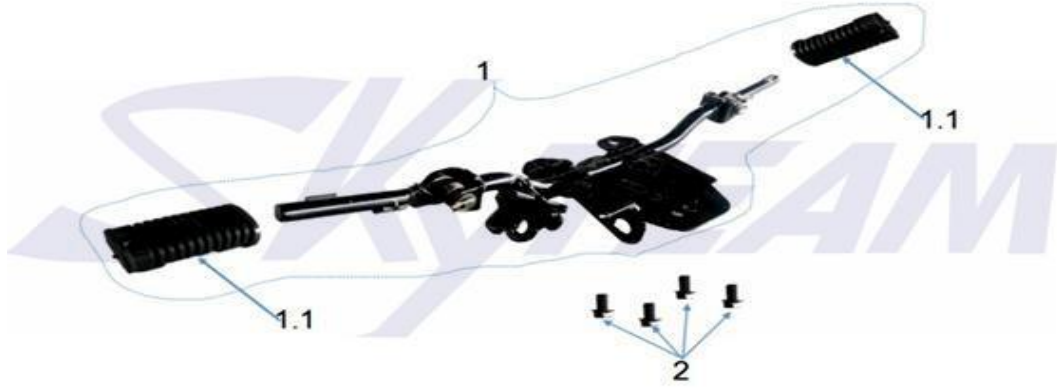

No.	Part number	English Name	Quantity
FOOTREST ASSY			

1	43510-16H00	Front Footrest Assy	1
1.1	43511-Z1000	Rubber, Front Footrest	2
2	GB/T16674 M8X16-Zn.DJ	M8X16 Flange Bolt	4