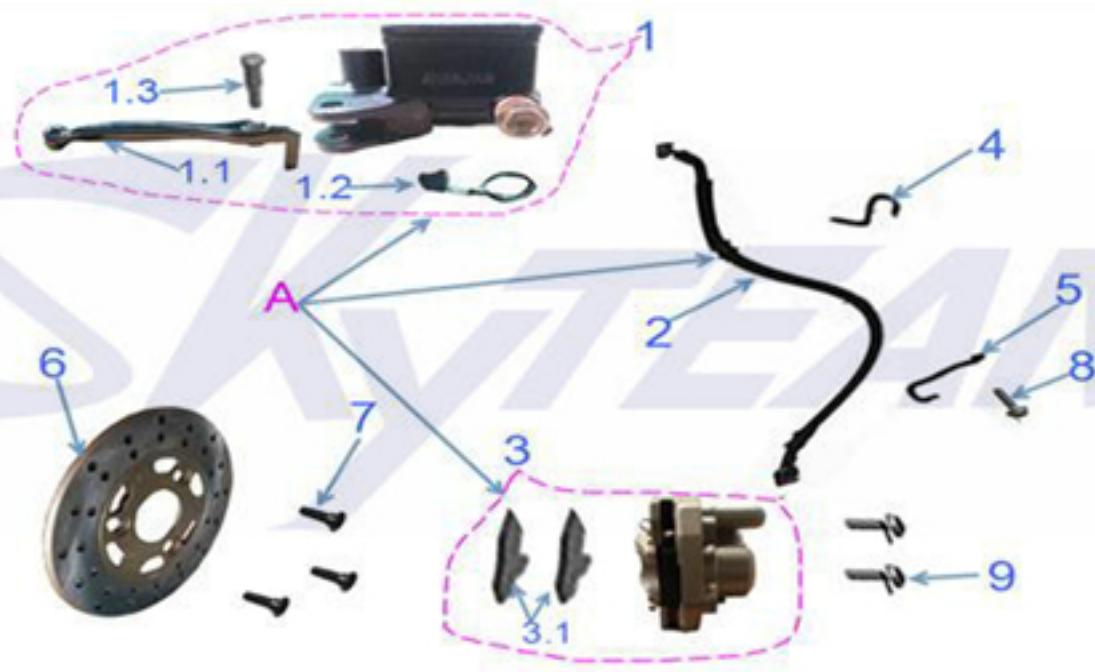

No.	Part number	Part name(ENGLISH)	Quantity
-----	-------------	--------------------	----------

FRONT BRAKE SYSTEM

A	59000-15A00	Front Disc Brake Assy	1
1	59008-21G00	Master Cylinder, Front Brake	1
1.1	59286-Z1000	Front Brake Lever (old type)	1
	59286-21G00	Front Brake Lever (new type)	1
1.2	59285-Z1000	Brake Switch, Front (old type)	1
	59285-21G00	Brake Switch, Front (new type)	1
2	59287-15A00	Front Brake Hose	1
3	59007-Z1000	Caliper, Front Brake	1
3.1	59312-Z1000	Front Brake Pad	1
4	59489-Z1000	Clamp, Brake Hose,Upper	1
5	59242-Z1000	Clamp, Brake Hose,Lower	1
6	59414-Z1000	Front Brake Disc	1
7	58412-Z1000	Bolt	3
8	GB/T16674 M6X12-Zn.DJ	M6X12 Flange Bolt	1
9	GB/T16674 M8X32-9.8-Zn.DJ	M8X32 Flange Bolt	2